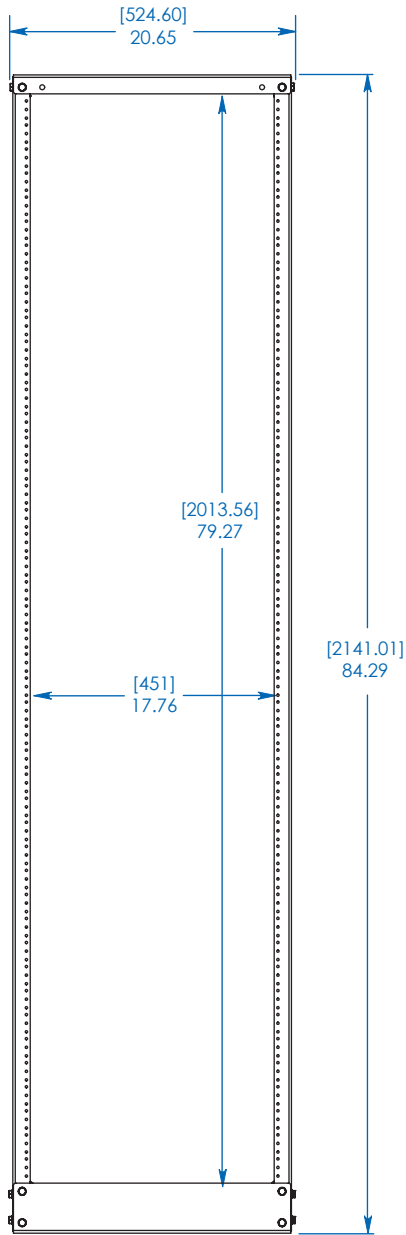

Integrated
Baying Tabs

Threaded (12-24)
Mounting Holes

- A** Adjustable Mounting Rails (4)
- B** Toolless Button Holes
(for vertical PDUs or cable managers)
- C** Threaded (12-24) Mounting Holes

Also Includes: Owner's manual, installation hardware, rackmount equipment mounting hardware (50 screws, 50 washers) and cable management hooks.

- Ships disassembled for easy transport and assembly in tight spaces
- Modular design optimized for quick configuration and reconfiguration
- Threaded (12-24) mounting holes enable fast equipment mounting
- Multiple units can be bolted together side by side
- Ideal for cost-conscious 19-inch rackmount applications

Specifications

Model	SR4POST1224
Rack Spaces	45U
Stationary Load Capacity	1000 lb (453.6 kg)
Unit Dimensions (H x W x D)	84.3 x 20.7 x 23.6-36 in (2141 x 524.6 x 598.3-914.4 mm) (adjustable depth)
Shipping Dimensions (H x W x D)	6 x 4 x 85 in (152.4 x 101.6 x 2159 mm)
Unit Weight	69 lb (31.29 kg)
Shipping Weight	70 lb (31.5 kg)
Standards	Meets EIA-310-D, NOM (Mexico), IEC 60297-3-100 and RoHS standards

FRONT VIEW

SIDE VIEW

TOP VIEW

Dimensions: [mm] INCHES

Tripp Lite has a policy of continuous improvement. Specifications are subject to change without notice.

MODEL:
SR4POST1224
TRIPP·LITE

1111 W. 35th Street
 Chicago, IL 60609 USA
 773.869.1234
www.triplite.com