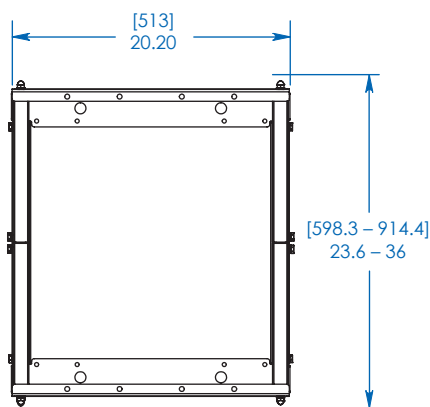

Specifications

Model	SR4POST1224
Rack Spaces	45U
Stationary Load Capacity	1000 lb (453.6 kg)
Unit Dimensions (H x W x D)	84.3 x 20.7 x 23.6-36 in (2141 x 524.6 x 598.3-914.4 mm) (adjustable depth)
Shipping Dimensions (H x W x D)	6 x 4 x 85 in (152.4 x 101.6 x 2159 mm)
Unit Weight	69 lb (31.29 kg)
Shipping Weight	70 lb (31.5 kg)
Standards	Meets EIA-310-D, NOM (Mexico), IEC 60297-3-100 and RoHS standards

Tripp Lite has a policy of continuous improvement. Specifications are subject to change without notice.

SEE NEXT PAGE FOR DETAILED UNIT MEASUREMENTS

1111 W. 35th Street
Chicago, IL 60609 USA
773.869.1234
www.tripplite.com

FRONT VIEW

SIDE VIEW

TOP VIEW

Dimensions: [mm] INCHES

Tripp Lite has a policy of continuous improvement. Specifications are subject to change without notice.

MODEL:
SR4POST1224
TRIPP·LITE

1111 W. 35th Street
 Chicago, IL 60609 USA
 773.869.1234
www.triplite.com