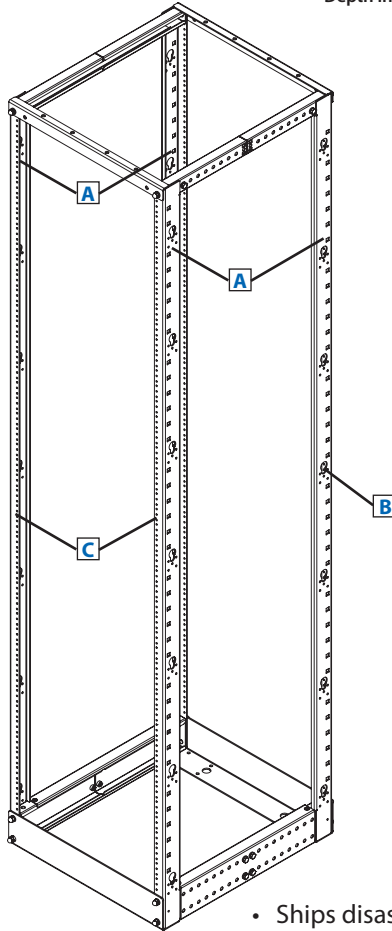

MODEL:

SR4POST1224

SmartRack® Open Frame Rack with Threaded (12-24) Mounting Holes

45 Rack Units

1000 lb
Stationary
Load Capacity

Standard 19-inch
Rack Width

Toolless
Mounting Slots

Adjustable
Rails with Easy-View
Depth Index

Integrated
Baying Tabs

Threaded (12-24)
Mounting Holes

- A** Adjustable Mounting Rails (4)
- B** Toolless Button Holes
(for vertical PDUs or cable managers)
- C** Threaded (12-24) Mounting Holes

Also Includes: Owner's manual, installation hardware, rackmount equipment mounting hardware (50 screws, 50 washers) and cable management hooks.

- Ships disassembled for easy transport and assembly in tight spaces
- Modular design optimized for quick configuration and reconfiguration
- Threaded (12-24) mounting holes enable fast equipment mounting
- Multiple units can be bolted together side by side
- Ideal for cost-conscious 19-inch rackmount applications

Specifications

Model	SR4POST1224
Rack Spaces	45U
Stationary Load Capacity	1000 lb (453.6 kg)
Unit Dimensions (H x W x D)	84.3 x 20.7 x 23.6-36 in (2141 x 524.6 x 598.3-914.4 mm) (adjustable depth)
Shipping Dimensions (H x W x D)	6 x 4 x 85 in (152.4 x 101.6 x 2159 mm)
Unit Weight	69 lb (31.29 kg)
Shipping Weight	70 lb (31.5 kg)
Standards	Meets EIA-310-D, NOM (Mexico), IEC 60297-3-100 and RoHS standards