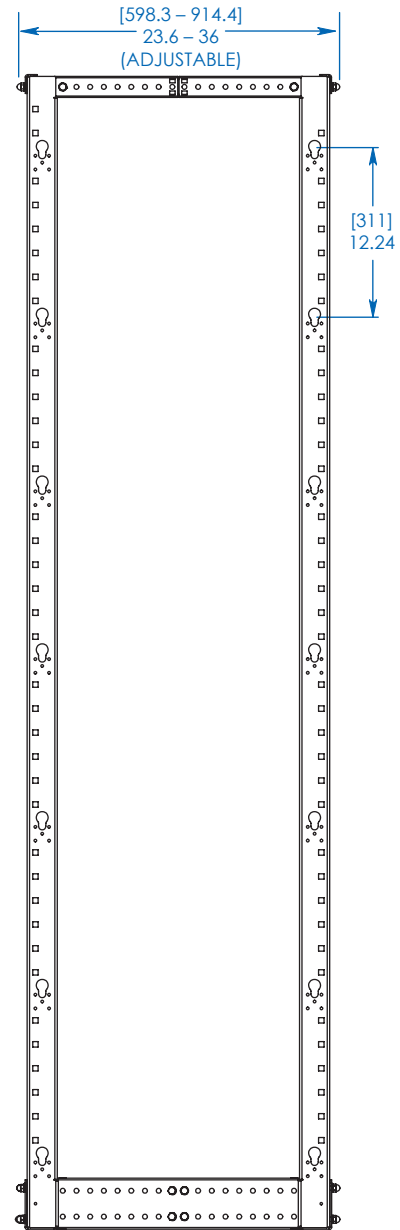

Integrated
Baying Tabs

Threaded (12-24)
Mounting Holes

- A** Adjustable Mounting Rails (4)
- B** Toolless Button Holes
(for vertical PDUs or cable managers)
- C** Threaded (12-24) Mounting Holes

Also Includes: Owner's manual, installation hardware, rackmount equipment mounting hardware (50 screws, 50 washers) and cable management hooks.

- Ships disassembled for easy transport and assembly in tight spaces
- Modular design optimized for quick configuration and reconfiguration
- Threaded (12-24) mounting holes enable fast equipment mounting
- Multiple units can be bolted together side by side
- Ideal for cost-conscious 19-inch rackmount applications

Specifications

Model	SR4POST1224
Rack Spaces	45U
Stationary Load Capacity	1000 lb (453.6 kg)
Unit Dimensions (H x W x D)	84.3 x 20.7 x 23.6-36 in (2141 x 524.6 x 598.3-914.4 mm) (adjustable depth)
Shipping Dimensions (H x W x D)	6 x 4 x 85 in (152.4 x 101.6 x 2159 mm)
Unit Weight	69 lb (31.29 kg)
Shipping Weight	70 lb (31.5 kg)
Standards	Meets EIA-310-D, NOM (Mexico), IEC 60297-3-100 and RoHS standards

FRONT VIEW

SIDE VIEW

TOP VIEW

Dimensions: [mm] INCHES

Tripp Lite has a policy of continuous improvement. Specifications are subject to change without notice.

MODEL:
SR4POST1224
TRIPP·LITE

1111 W. 35th Street
 Chicago, IL 60609 USA
 773.869.1234
www.triplite.com