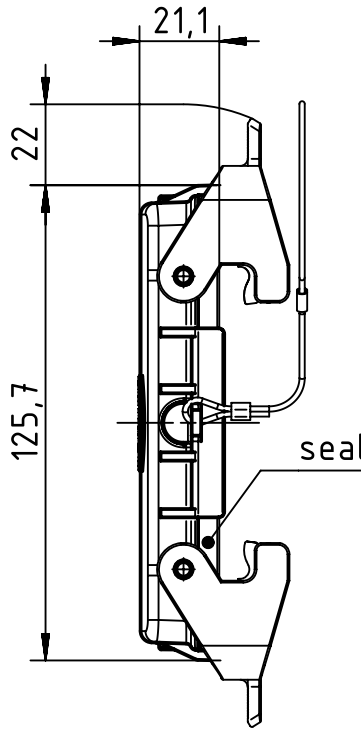

1 2 3 4 5 6

A
B
C
D

	All Dimensions in mm Original Size DIN A4	Scale 1:2			Free size tol.		Ref.	
		Created by SCHULZI		Inspected by BERGHORN	Standardisation SCHMIDTM	Date 2013-07-03	State Final Release	
	All rights reserved Department EL PD - DE	Title Han B Protect Cover Die Cast for Hood PG					Doc-Key / ECM-Nr. 100171319/UGD/004/A 500000063769	
		HARTING Electric GmbH & Co. KG D-32339 Espelkamp		Type TB	Number 09 30 024 5422			Rev. A