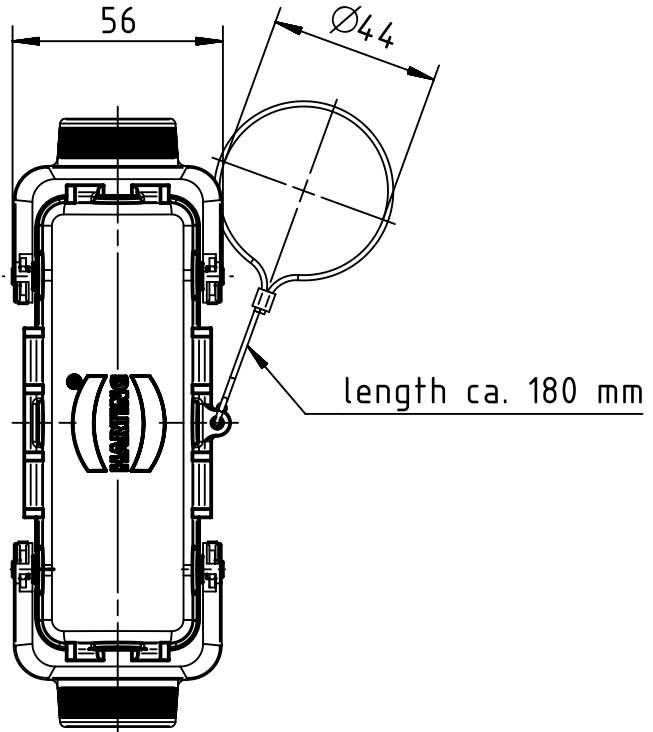

1 2 3 4 5 6

A
B
C
D

	All Dimensions in mm Original Size DIN A4	Scale 1:2			Free size tol.		Ref.	
		Created by SCHULZI		Inspected by BERGHORN	Standardisation SCHMIDTM	Date 2013-07-03	State Final Release	
	All rights reserved Department EL PD - DE	Title Han B Protect Cover Die Cast for Hood PG					Doc-Key / ECM-Nr. 100171319/UGD/004/A 500000063769	
		HARTING Electric GmbH & Co. KG D-32339 Espelkamp		Type TB	Number 09 30 024 5422			Rev. A